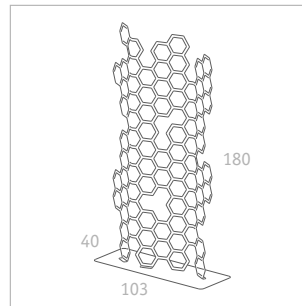

Comb-ination

Arik Levy 2009

FLORA 

The success story of Arik Levy's Comb-ination honey-comb structure continues. Now there is also a room divider which is just as much at home indoors as outdoors. The two widths available for the 180 cm high elements permit many combinations for the creation and arrangement of rooms and areas.

FLORA 

Divider, zinc plated sheet
metal, powder coated light
grey

Comb-ination 400
Weight 11,8 kg

Comb-ination 700
Weight 19,8 kg

FLORA Wilh. Förster
GmbH & Co. KG

Schmidtsiepen 3
58553 Halver
Germany

Phone +49 (0)2353 9117-0
Fax +49 (0)2353 9117-17
E-Mail info@flora-online.de
Internet www.flora-online.de