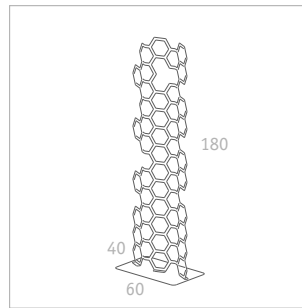

Comb-ination

Arik Levy 2009

FLORA 

The success story of Arik Levy's Comb-ination honey-comb structure continues. Now there is also a room divider which is just as much at home indoors as outdoors. The two widths available for the 180 cm high elements permit many combinations for the creation and arrangement of rooms and areas.

FLORA 

Divider, zinc plated sheet
metal, powder coated light
grey

Comb-ination 400
Weight 11,8 kg

Comb-ination 700
Weight 19,8 kg

FLORA Wilh. Förster
GmbH & Co. KG

Schmidtsiepen 3
58553 Halver
Germany

Phone +49 (0)2353 9117-0
Fax +49 (0)2353 9117-17
E-Mail info@flora-online.de
Internet www.flora-online.de